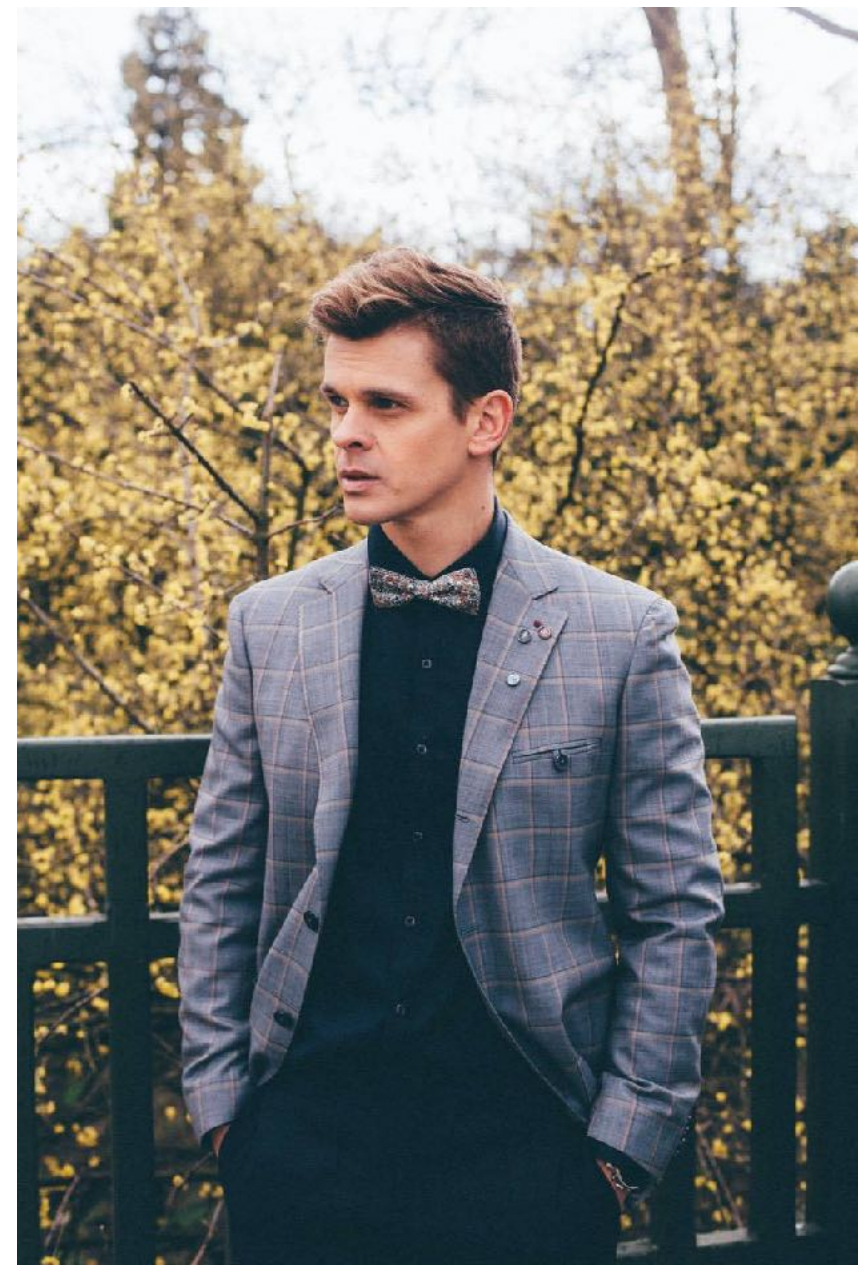

*J
M Stels
W*

© Julia REGGIANI

Matt M.

183cm - 48 EU - 101cm/40" - 80cm/32" - 98cm/39" - 42 - Dark Blonde - Green